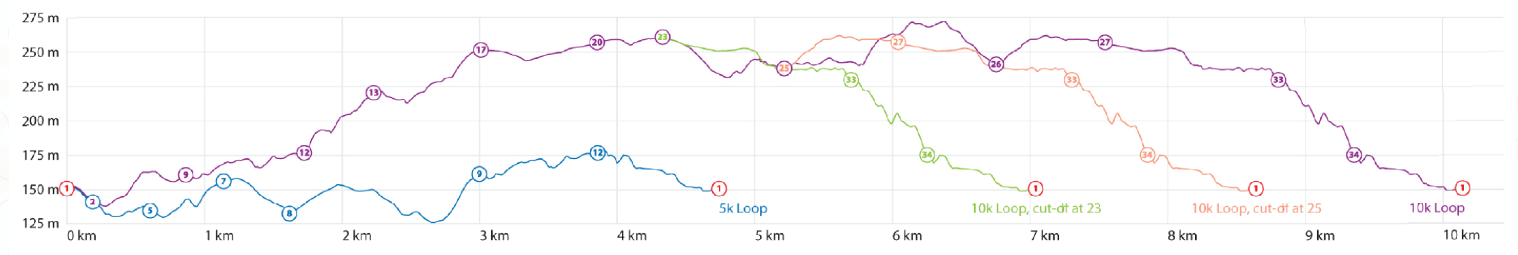

DARTMOUTH CROSS COUNTRY SKI CENTER TRAIL MAP

Current Trail Conditions: dartgo.org/dxctrails | DXC Info: dartgo.org/dxc or 603-646-1502

Oak Hill Trail Profiles

Horizontal Scale = 1:50,000 Vertical Scale = 1:5,000 Vertical Exaggeration = 10x

Legend:

- Ungroomed
- Groomed
- 5k Loop
- 10k Loop
- Area closed
- Easy
- Moderate
- Difficult
- Direction
- Junctions
- Parking
- DXC

Rules:

- In an emergency call 911
- NO WALKING ON GROOMED TRAILS
- Passes are expected to be visible and will be checked by monitors
- Please obey DO NOT ENTER signs and follow recommended travel directions shown on map
- There is no end-of-day sweep
- All skiers ski at their own risk
- No dogs allowed within 25 feet of groomed trails